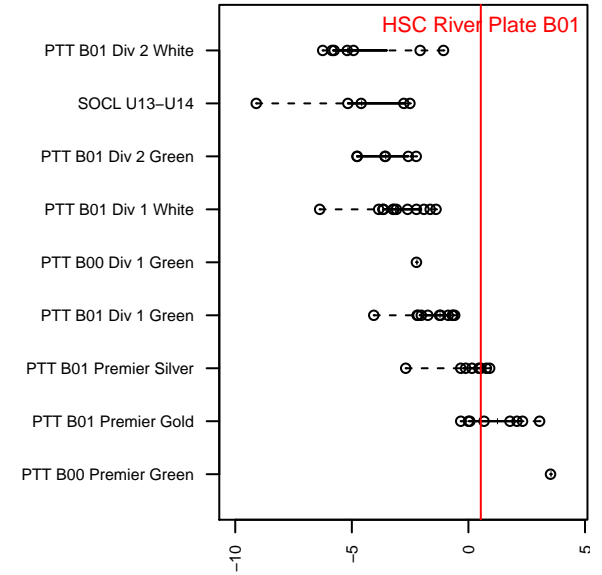

**attack and defense rating
relative to others at age
and all opponents in last 13 months**