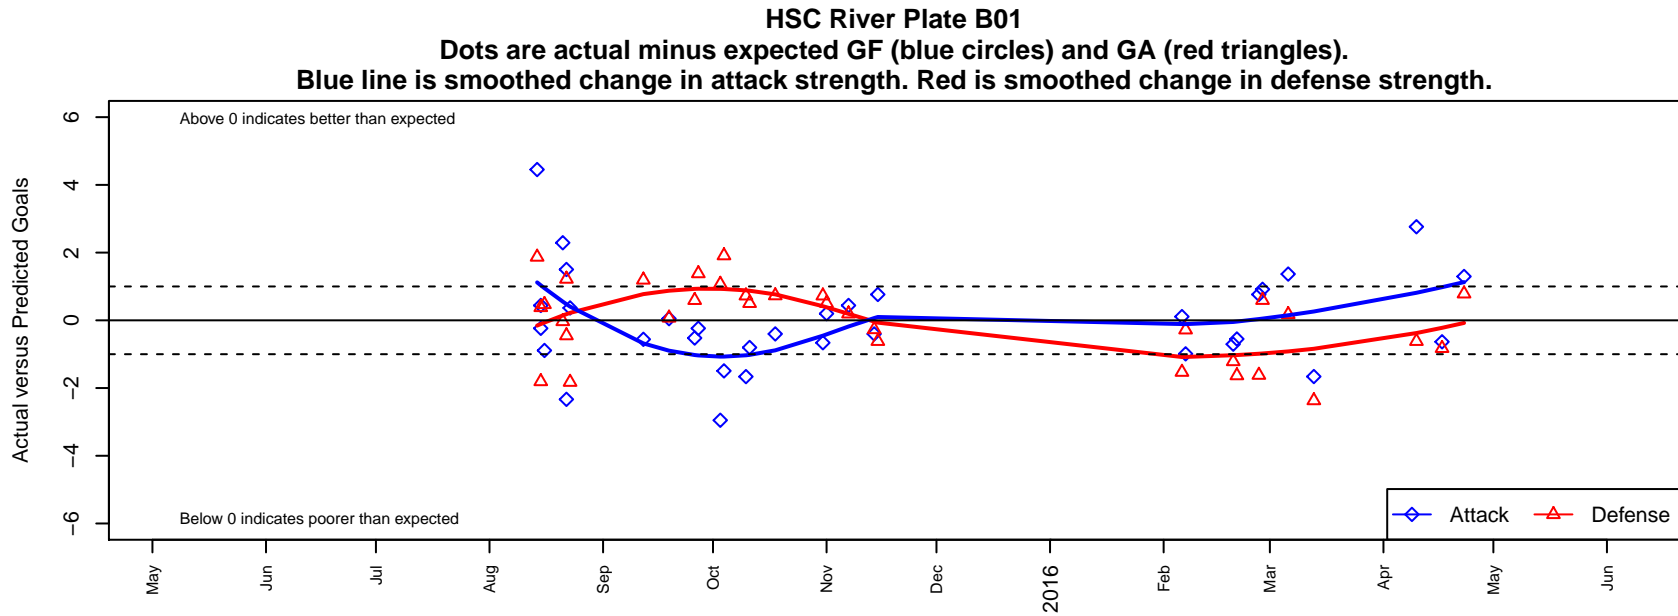

HSC River Plate B01

Hillsboro SC
 Hillsboro, OR
 B01 total strength=1303
 attack=8.74 defense=3.73
 fall league = PTT B01 Premier Silver
 spr league = Spr OYS B01 Premier Green

alt names used:
 HSC River Plate
 HSC River Plate
 HSC River Plate
 HSC River Plate
 HSC River Plate

Venues played:
 2015 Mt Hood Challenge U14
 2015 Summer Slam Gold U14
 2015 PTT B01 Premier Silver
 2015 Spr OYS B01 Premier Green
 2015 OYS State Cup B01

**attack and defense variance (black dot)
relative to other teams
and top 10 in region**